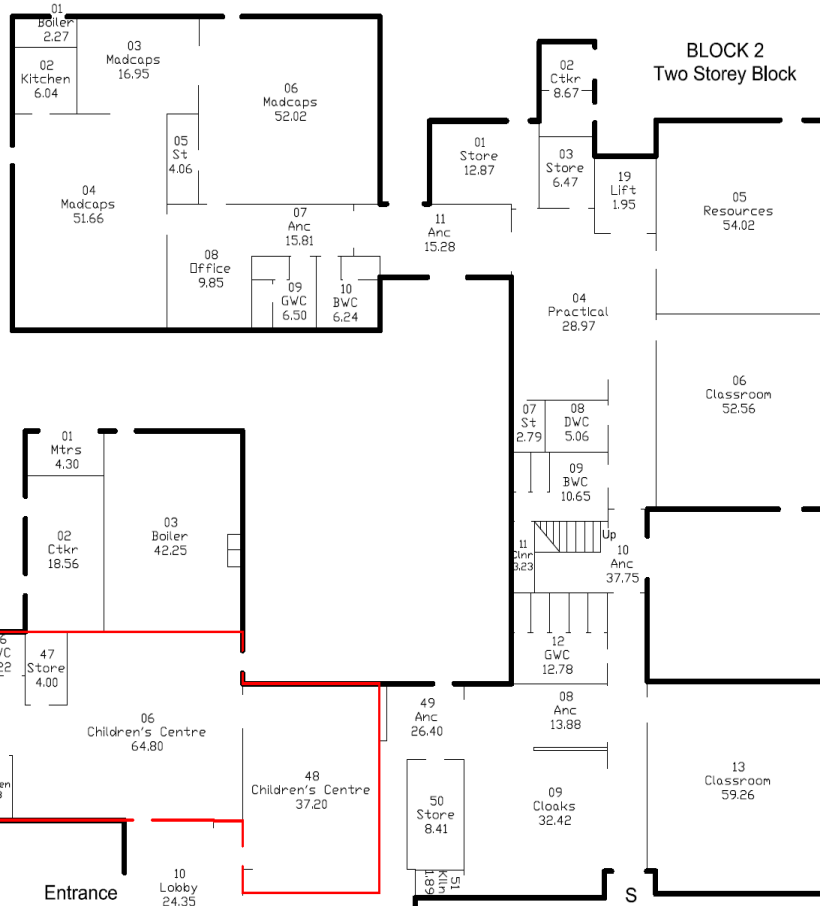

Market Deeping Community Primary School, Willoughby Avenue

BLOCK 3
Madcaps Block

Key:

- Areas of proposed change
- Children's Centre

Market Deeping Community Primary School, Willoughby Avenue

Key:

-  Areas of proposed change
-  School Boundary